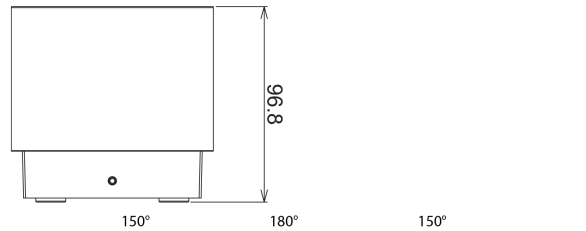

PRODUCT SHEET

Plaza Up&Down 900lm 830 15°-210° 10W BK

Art. no: 101510-2

Lighting Solutions

Plaza Up&Down 900lm 830 15°-210° 10W BK

Outdoor luminaire with a modern design with up and down light. Beam angle are adjustable from 15°-210° by changing position of flaps. Made of die-cast aluminum.

SPECIFICATIONS

System Power [W]:	10W
CCT (Color Temperature):	3000K
CRI / Ra:	80
Lumen Output:	830lm
Lumen LED (tc=25):	900lm
Beam Angle:	15°-210°
Lens (Diffuser):	Clear
Dimming:	None
System Voltage [V]:	230V 50Hz
Connection:	QuickConnect
Mounting:	Wall
Lifetime [h]:	L80B10: 50.000h
Lumen/W:	76lm/W
MacAdam (SDCM):	3
Color:	Black
Length [mm]:	120mm
Height [mm]:	100mm
Width [mm]:	96,8mm
Weight [kg]:	0,6kg