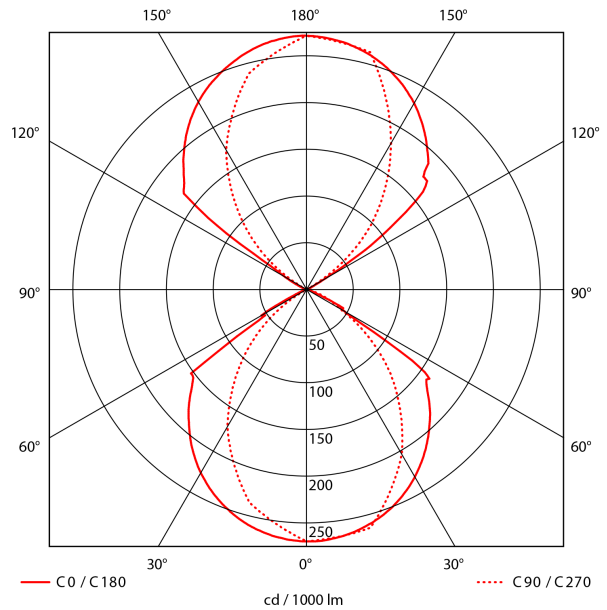

PRODUCT SHEET

Plaza Up&Down 900lm 830 15°-210° 10W BK

Art. no: 101510-2

Lighting Solutions

Plaza Up&Down 900lm 830 15°-210° 10W BK

Outdoor luminaire with a modern design with up and down light. Beam angle are adjustable from 15°-210° by changing position of flaps. Made of die-cast aluminum.

SPECIFICATIONS

System Power [W]:	10W
CCT (Color Temperature):	3000K
CRI / Ra:	80
Lumen Output:	830lm
Lumen LED (tc=25):	900lm
Beam Angle:	15°-210°
Lens (Diffuser):	Clear
Dimming:	None
System Voltage [V]:	230V 50Hz
Connection:	QuickConnect
Mounting:	Wall
Lifetime [h]:	L80B10: 50.000h
Lumen/W:	76lm/W
MacAdam (SDCM):	3
Color:	Black
Length [mm]:	120mm
Height [mm]:	100mm
Width [mm]:	96,8mm
Weight [kg]:	0,6kg