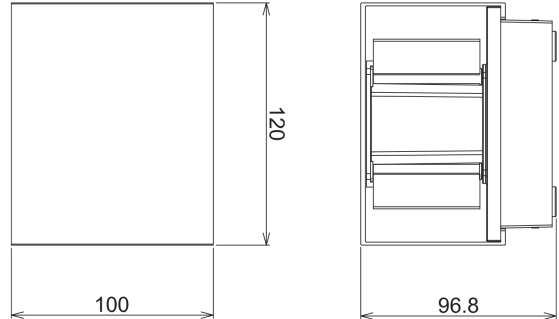

PRODUCT SHEET

Plaza Up&Down 900lm 830 15°-210° 10W BK

Art. no: 101510-2

Lighting Solutions

Plaza Up&Down 900lm 830 15°-210° 10W BK

Outdoor luminaire with a modern design with up and down light. Beam angle are adjustable from 15°-210° by changing position of flaps. Made of die-cast aluminum.

SPECIFICATIONS

System Power [W]:	10W
CCT (Color Temperature):	3000K
CRI / Ra:	80
Lumen Output:	830lm
Lumen LED (tc=25):	900lm
Beam Angle:	15°-210°
Lens (Diffuser):	Clear
Dimming:	None
System Voltage [V]:	230V 50Hz
Connection:	QuickConnect
Mounting:	Wall
Lifetime [h]:	L80B10: 50.000h
Lumen/W:	76lm/W
MacAdam (SDCM):	3
Color:	Black
Length [mm]:	120mm
Height [mm]:	100mm
Width [mm]:	96,8mm
Weight [kg]:	0,6kg