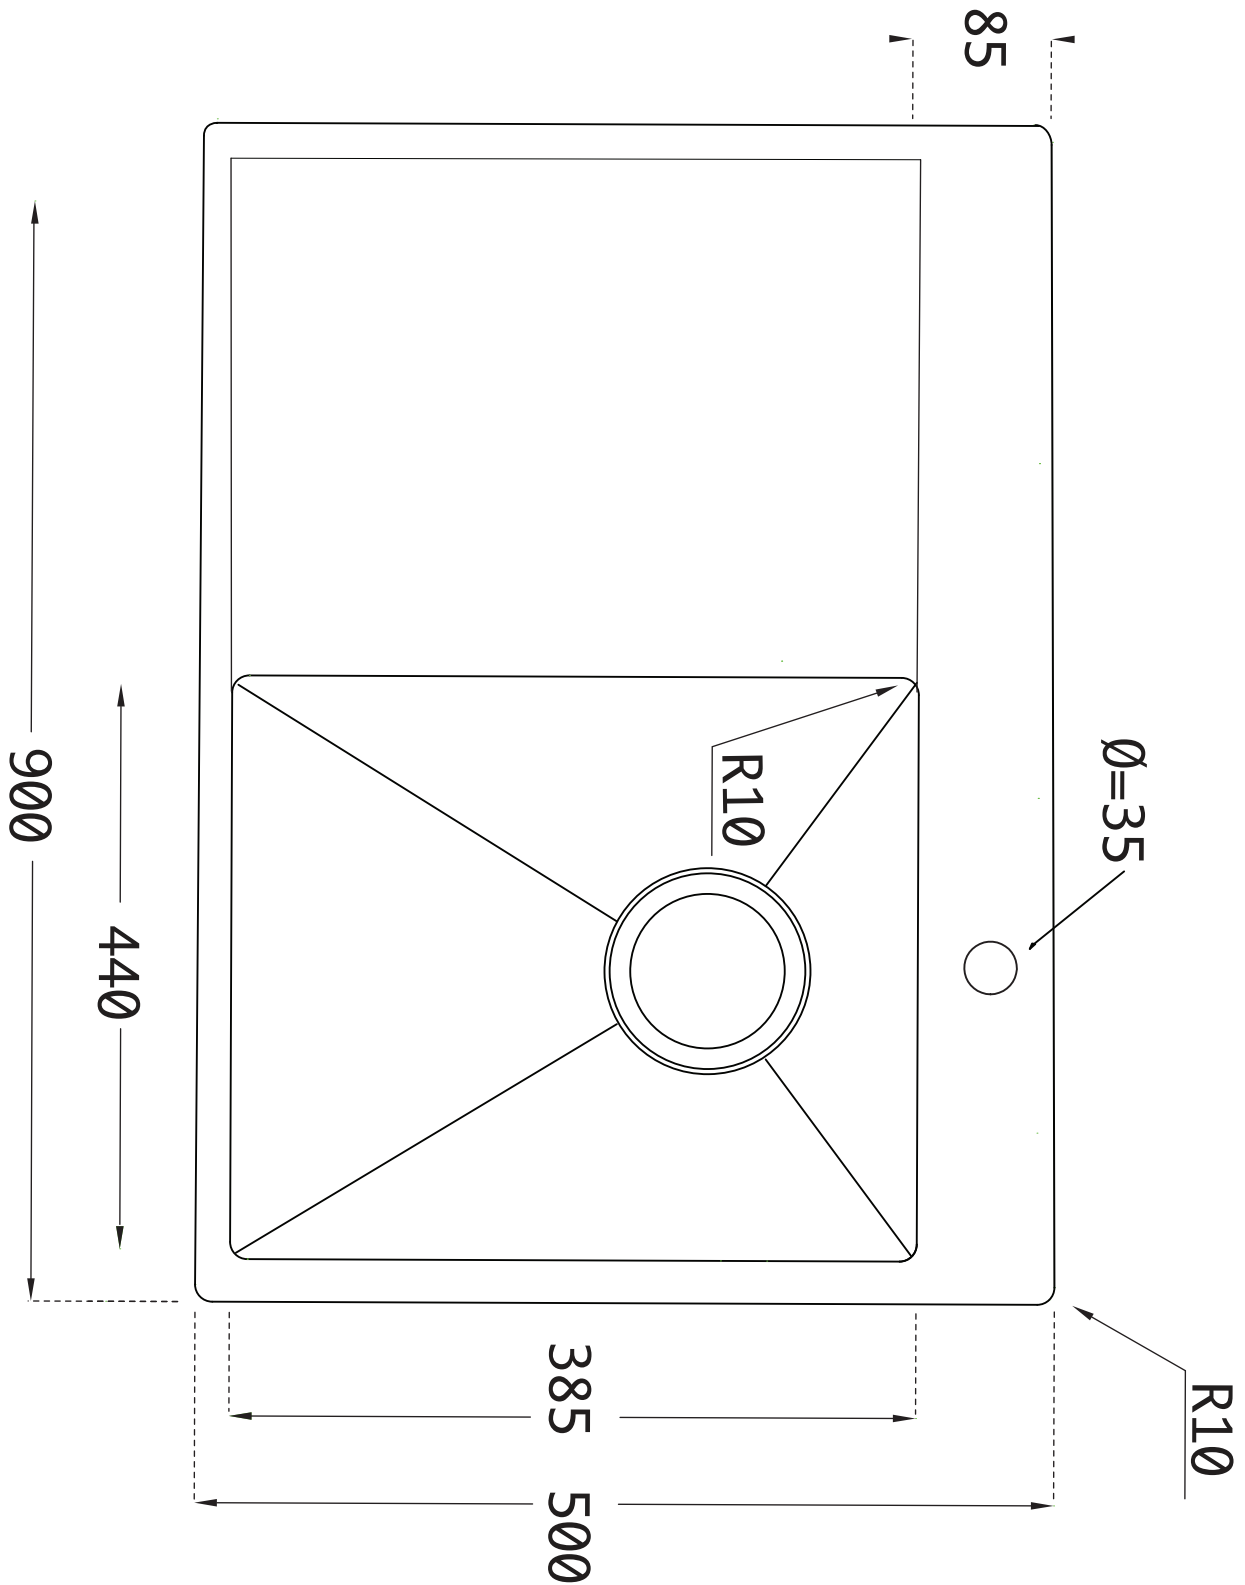

# Kubus 900 Soft

Sink depth: 175 mm