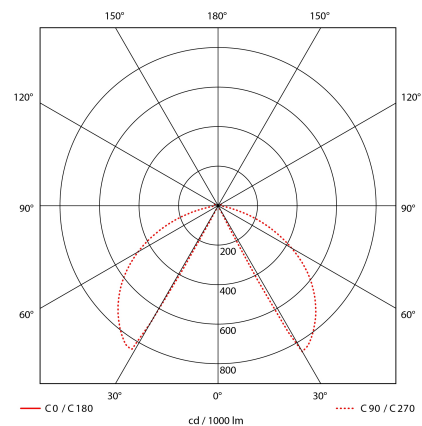

Cubic

2313-1-5

| | |
|--------------------------|----------------|
| Lightsource Type: | LED (built in) |
| System Power [W]: | 9W |
| CCT (Color Temperature): | 3000K |
| CRI / Ra: | 80 |
| Lumen Output: | 402lm |
| Lens (Diffuser): | Clear |
| Dimming: | Phase-Cut |
| System Voltage [V]: | 230V 50Hz |
| Connection: | Cable 1.5m |
| Mounting: | Ground |
| Lumen/W: | 34lm/W |
| Length [mm]: | 130mm |
| Height [mm]: | 163mm |
| Width [mm]: | 130mm |
| Weight [kg]: | 2,45kg |