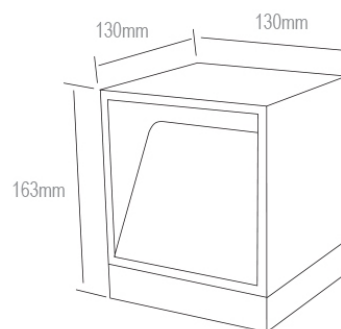

Cubic

2313-1-5

| | |
|--------------------------|----------------|
| Lightsource Type: | LED (built in) |
| System Power [W]: | 9W |
| CCT (Color Temperature): | 3000K |
| CRI / Ra: | 80 |
| Lumen Output: | 402lm |
| Lens (Diffuser): | Clear |
| Dimming: | Phase-Cut |
| System Voltage [V]: | 230V 50Hz |
| Connection: | Cable 1.5m |
| Mounting: | Ground |
| Lumen/W: | 34lm/W |
| Length [mm]: | 130mm |
| Height [mm]: | 163mm |
| Width [mm]: | 130mm |
| Weight [kg]: | 2,45kg |