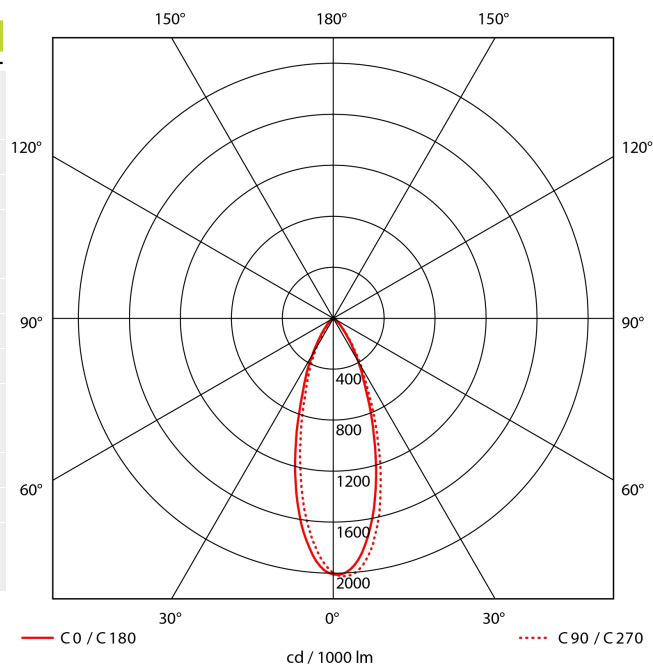

# Gunnsy

2313-3-5

Lightsource Type:	LED (built in)
System Power [W]:	8W
CCT (Color Temperature):	3000K
CRI / Ra:	80
Lumen Output:	458lm
Lumen LED (tc=25):	500lm
Beam Angle:	35°
Lens (Diffuser):	Clear
Dimming:	Phase-Cut
System Voltage [V]:	230V 50Hz
Connection:	Cable 2m
Mounting:	Ground
Lumen/W:	57lm/W
Height [mm]:	85mm
Width [mm]:	55mm