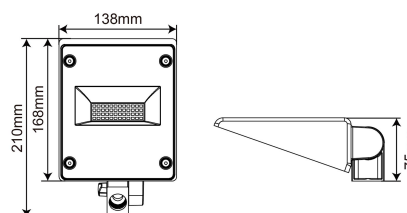

## Description

Sign Today Mini comes with a 105x90° beam angle. The luminaire is manufactured in die cast aluminum. Sign Today has built-in LED driver and comes with 1m cable.

50cm stick or wall bracket must be ordered separately. See accessories for options.

## Dimension