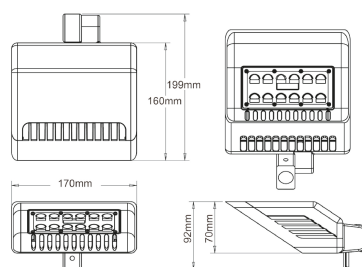

Sign Today

Description

Sign Today Signage Lighting with LED at a very favorable price. Switching to LED-based signage illumination eliminates the constant work of changing of light bulb. Sign Today comes with a 150x60 degree beam angle. This gives a uniform light of 3.5 meters wide.. The luminaire is manufactured in die cast aluminum. Sign Today has built-in LED driver and comes with 1m cable. 50cm stick or wall bracket must be ordered separately. See accessories for options.

Dimension

Versions

Art.nr	Effect [W]	Cold Lumen [lm]	Lumen Output [lm]	CCT [K]	Beam Angle [°]	Lens Difuser	CRI [-]	Color	Light Control
2127-3	40	4000	3600	4000	150°X60°	Clear	70	White	None
2127-2	40	4000	3600	4000	150°X60°	Clear	70	Black	None