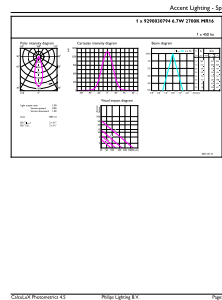

## Product data

Full product code	871951435859100
Order product name	MASTER LED ExpertColor 6.7-35W MR16 927 36D
EAN/UPC - Product	8719514358591
Order code	929003079402
Numerator - Quantity Per Pack	1
Numerator - Packs per outer box	10
Material Nr. (12NC)	929003079402
Net Weight (Piece)	0.052 kg

## Dimensional drawing

MASTER LED ExpertColor 6.7-35W MR16 927 36D

Product	D	C
MASTER LED ExpertColor 6.7-35W MR16 927 36D	50.5 mm	46 mm

## Photometric data

LEDspots MAS IC 6,7W MR16 GU5,3 927 36D-LDD

LEDspots MAS IC 6,7W MR16 GU5,3 927 36D-ADL