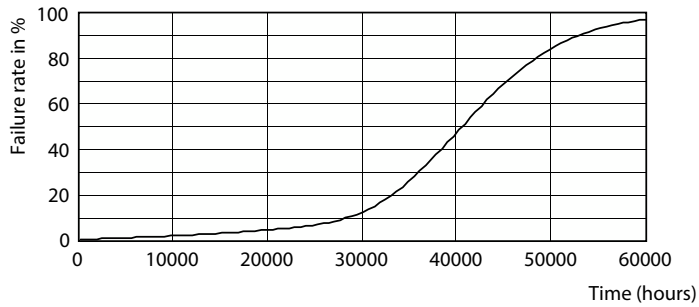

Lifetime

Life Expectancy Diagram