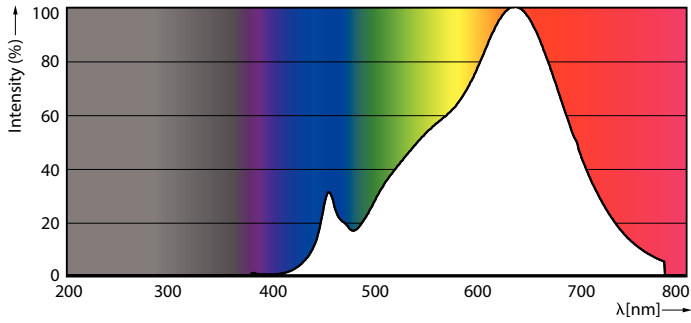

MASTER LEDspot ExpertColor LV

Photometric data

LEDspots MAS IC 6,7W MR16 GU5,3 927 60D-POC