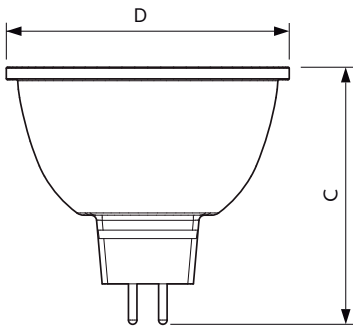

MASTER LEDspot ExpertColor LV

Controls and dimming

Dimmable	Only with specific dimmers

Mechanical and housing

Bulb Shape	MR16 [2inch/50mm]

Approval and application

Energy Efficiency Class	G
Suitable For Accent Lighting	Yes
Energy Consumption kWh/1000 h	7 kWh
EPREL Registration Number	624210

Product data

Full product code	871951435859100
Order product name	MASTER LED ExpertColor 6.7-35W MR16 927 36D
EAN/UPC - Product	8719514358591
Order code	929003079402
Numerator - Quantity Per Pack	1
Numerator - Packs per outer box	10
Material Nr. (12NC)	929003079402
Net Weight (Piece)	0.052 kg

Dimensional drawing

MASTER LED ExpertColor 6.7-35W MR16 927 36D

Product	D	C
MASTER LED ExpertColor 6.7-35W MR16 927 36D	50.5 mm	46 mm