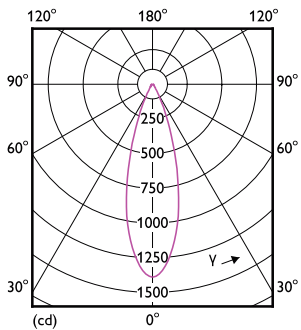

Photometric data

LEDspots MAS IC 6,7W MR16 GU5,3 927 36D-LDD