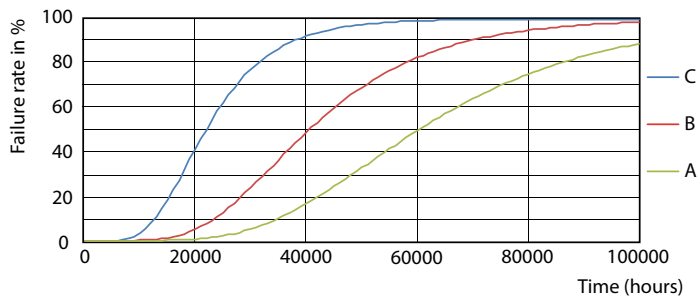

Spectral Power Distribution Colour

General uniform lighting

MASTER Value LEDtube T8

Fotometriske data

Light Distribution Diagram

Levetid

FailureRate

LifetimeVsTc