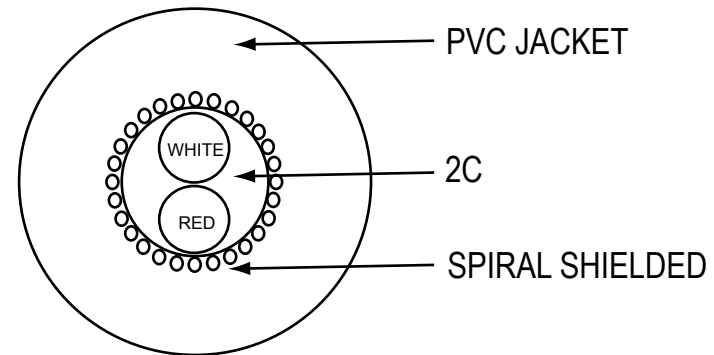

PIN OUT

3.5 STEREO PLUG 3.5 STEREO SOCKET

- | | | | |
|---|-------|---|-----------------------|
| 1 | ————— | 1 | TIP |
| 2 | ————— | 2 | RING |
| 3 | ————— | 3 | SLEEVE SHELL (SPIRAL) |

⑥	TAG	1PCS	DELTACO TAG
⑤	HOOD MOLD	2PCS	BLACK PVC
④	HOOD MOLD	2PCS	BEIGE PVC
③	3.5mm FEMALE	1PCS	NICKET PLATED SHELL
②	3.5mm MALE	1PCS	NICKET PLATED SHELL
①	CABLE	1PCS	28AWG*2C+PVC+SPIRAL SHIELED+ BLACK PVC JACKET OD:4.0mm
NO.	PARTS NAMF	Q'TY	SPFCIFICATION

NOTES:

- TESTING: 100% OPEN AND SHORT TEST.
- ALL MATERIAL BE RoHS COMPLIANT.

APPROVED	CHECKED	DRAWN	CUSTOMER:	
			ITEM NO.	MM-158
			DRAW NO.	
			UNIT	mm
			SCALE	NONE

DESCRIPTION:

3.5mm /M----3.5mm/F