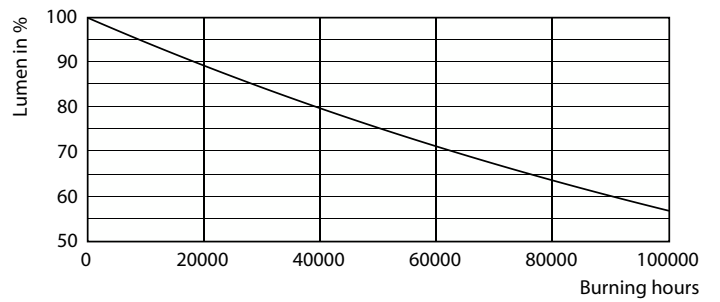

Light Distribution Diagram

MASTER Value LEDtube T8

Photometric data

Technical Parameters 43 Page 10

LEDtube MAS 23W G13 3400lm 830

Lifetime

FailureRate

LifetimeVsTc