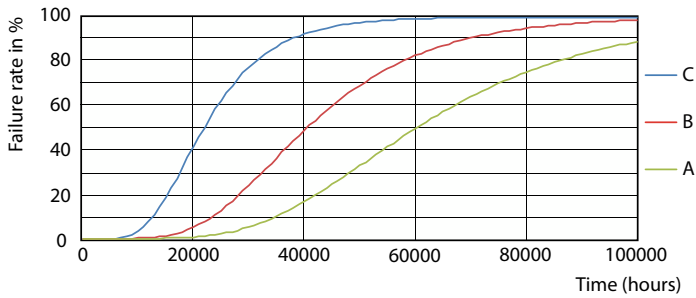

Light Distribution Diagram

MASTER Value LEDtube T8

Photometric data

Technical Parameters 43 Page 10

LEDtube MAS 23W G13 3400lm 830

Lifetime

FailureRate

LifetimeVsTc