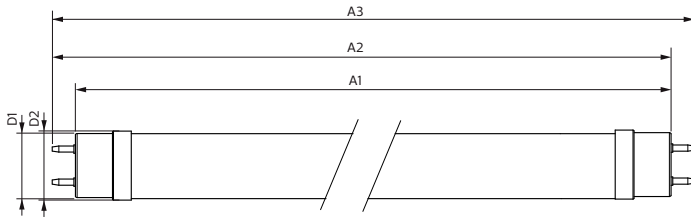

MASTER Value LEDtube T8

Controls and dimming

Dimmable	No

Mechanical and housing

Bulb Finish	Frosted
Bulb Material	Glass
Product Length	1500 mm
Bulb Shape	Tube, double-ended

Approval and application

Energy Efficiency Class	D
Energy Saving Product	Yes
Approval Marks	RoHS compliance TUV CE marking KEMA Keur certificate
Energy Consumption kWh/1000 h	23 kWh

EPREL Registration Number	1095874

Product data

Full product code	871951431686700
Order product name	MASTER LEDtube VLE 1500mm UO 23W 830 T8
EAN/UPC - Product	8719514316867
Order code	929002997902
Numerator - Quantity Per Pack	1
Numerator - Packs per outer box	10
Material Nr. (12NC)	929002997902
Net Weight (Piece)	0.270 kg

Dimensional drawing

Product	D1	D2	A1	A2	A3
MASTER LEDtube VLE 1500mm UO 23W 830 T8	25.8 mm	28 mm	1498.8 mm	1505.9 mm	1513 mm

MASTER LEDtube VLE 1500mm UO 23W 830 T8

Photometric data