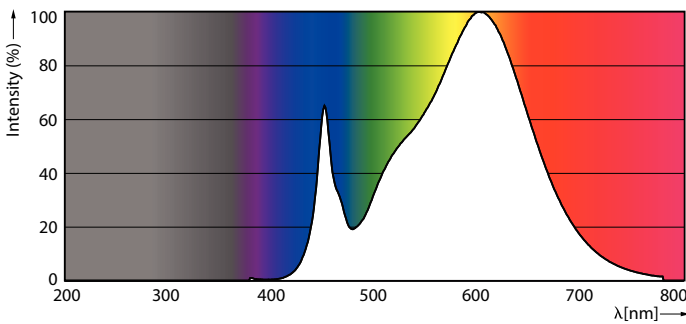

LEDtube MAS 23W G13 3400lm 830

Light Distribution Diagram