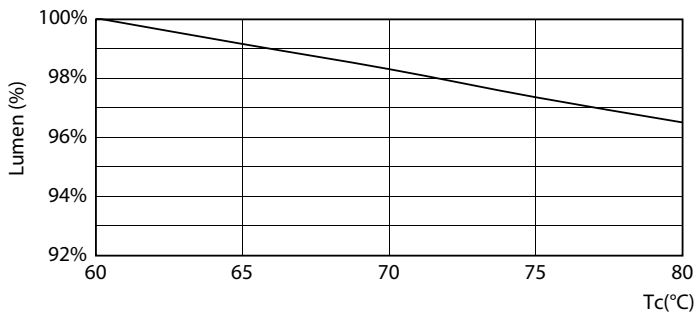

Light Distribution Diagram

MASTER Value LEDtube T8

Photometric data

Technical Parameters 43 Page 10

LEDtube MAS 23W G13 3400lm 830

Lifetime

FailureRate

LifetimeVsTc