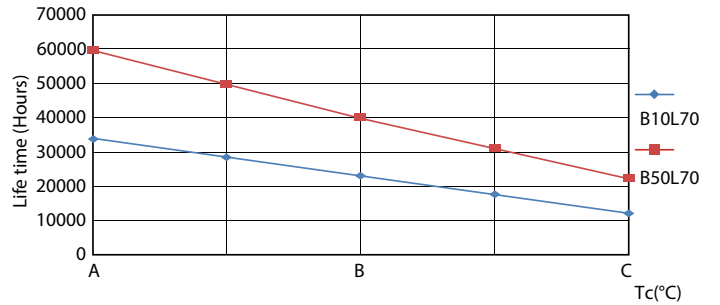

Light Distribution Diagram

MASTER Value LEDtube T8

Photometric data

Technical Parameters 43 Page 10

LEDtube MAS 23W G13 3400lm 830

Lifetime

FailureRate

LifetimeVsTc