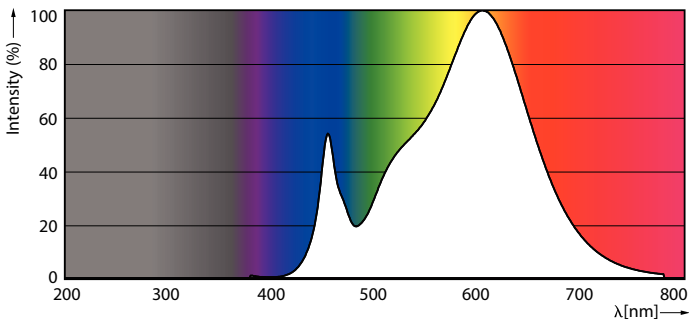

Photometric data

LEDcapsule LV 1W G4 830