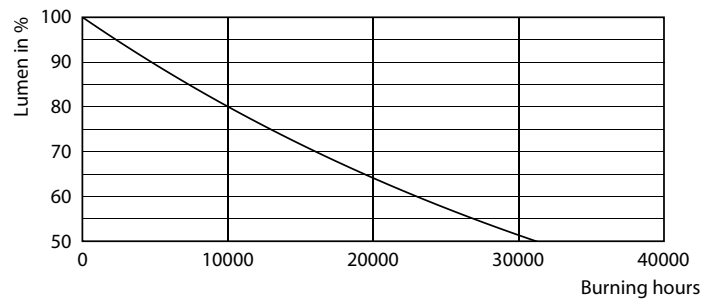

Lumen Maintenance Diagram