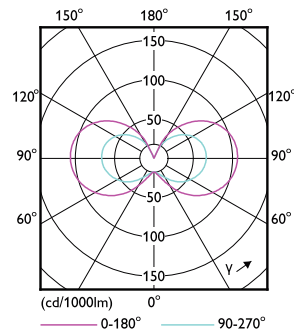

Product data

General information	
Cap-Base	G4 [G4]
CE mark	Yes
EU RoHS compliant	Yes
Nominal Lifetime (Nom)	15000 h
Switching Cycle	50000
Flux measurement reference	Sphere
Tier	CorePro

Light technical	
Color Code	830 [CCT of 3000K]
Beam Angle (Nom)	300 °
Luminous Flux (Nom)	120 lm
Color Designation	White (WH)
Correlated Color Temperature (Nom)	3000 K
Luminous Efficacy (rated) (Nom)	120.00 lm/W
Color Consistency	<6
Color Rendering Index (Nom)	80
LLMF At End Of Nominal Lifetime (Nom)	70 %

Dimensional drawing

CorePro LEDcapsuleLV 1-10W G4 830

Product	D	C
CorePro LEDcapsuleLV 1-10W G4 830	13 mm	35 mm

Photometric data

LEDcapsule LV 1W G4 830

LEDcapsule LV 1W G4

CorePro LEDcapsule LV

Photometric data